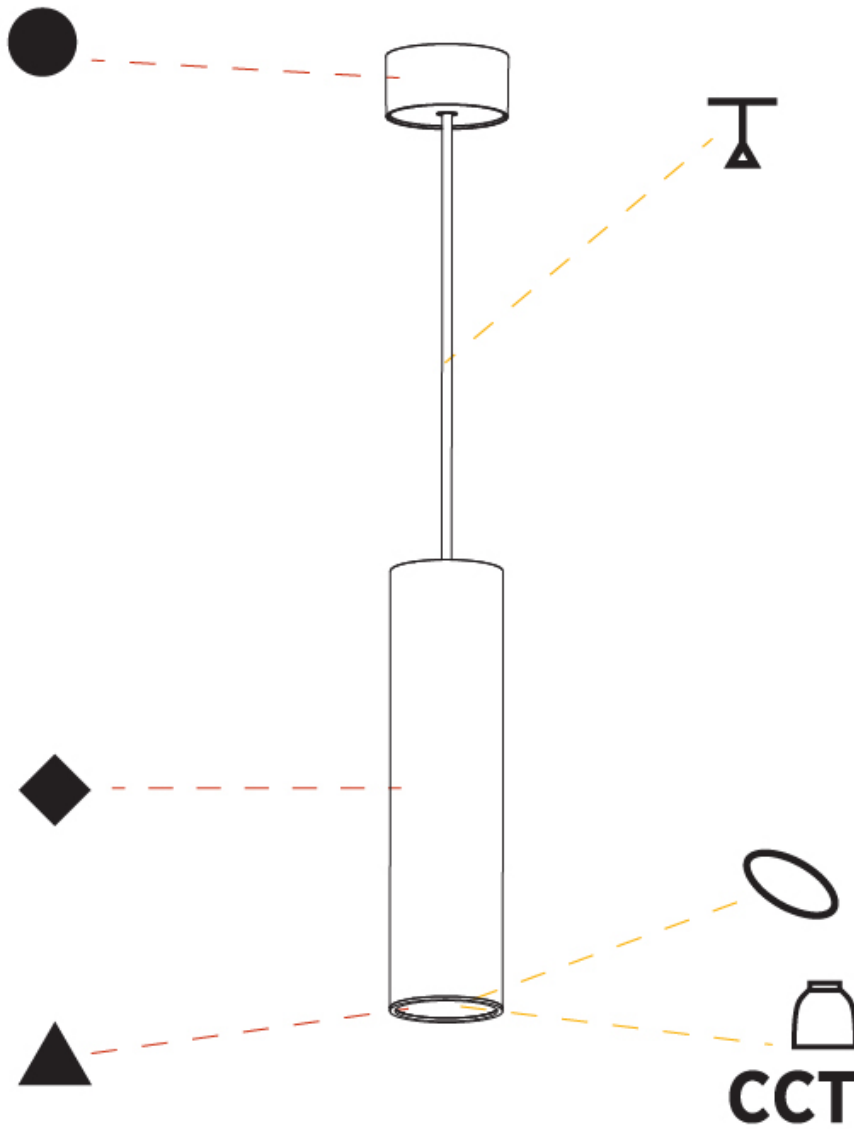

HANGOVER MONOPOINT SURFACE CANOPY SUSPENSION

A300166-

PROJECT	_____
TYPE	_____
SPECIFIER	_____
QUANTITY	_____
DATE	_____