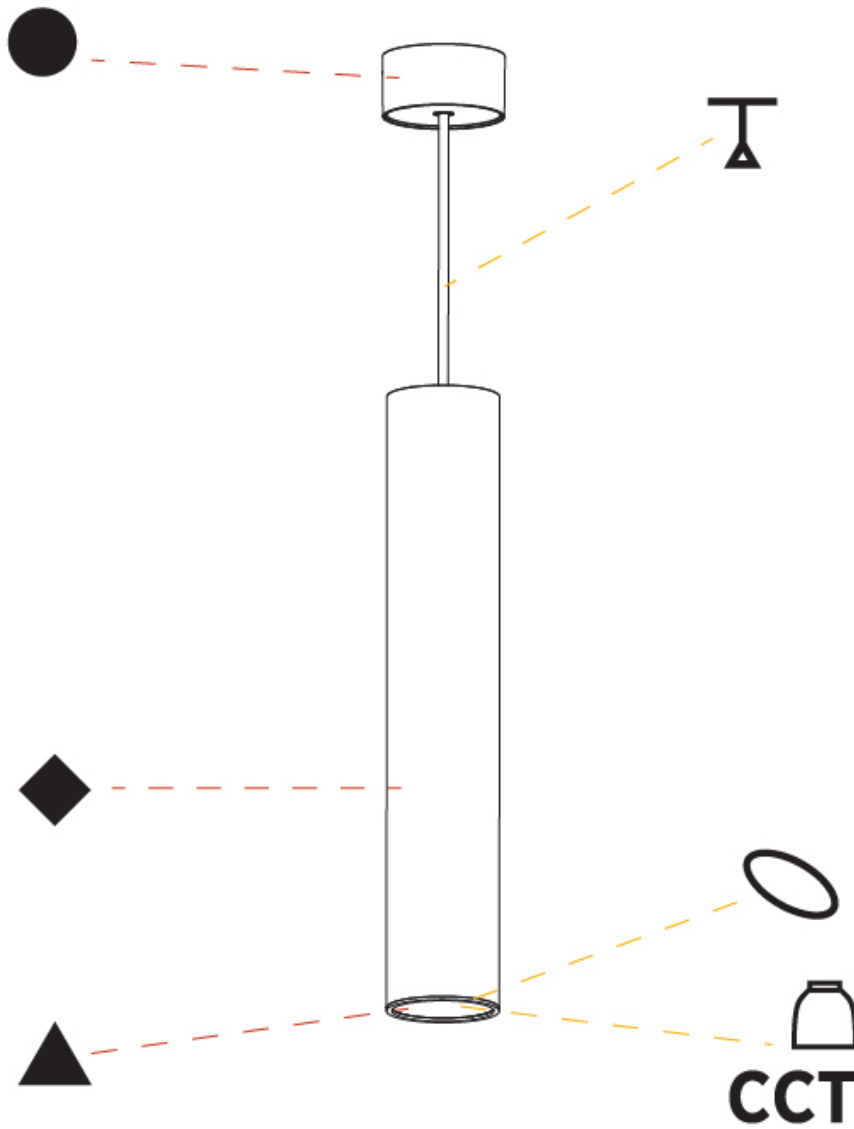

HANGOVER MONOPOINT SURFACE CANOPY SUSPENSION

A300169-

PROJECT	_____
TYPE	_____
SPECIFIER	_____
QUANTITY	_____
DATE	_____

A