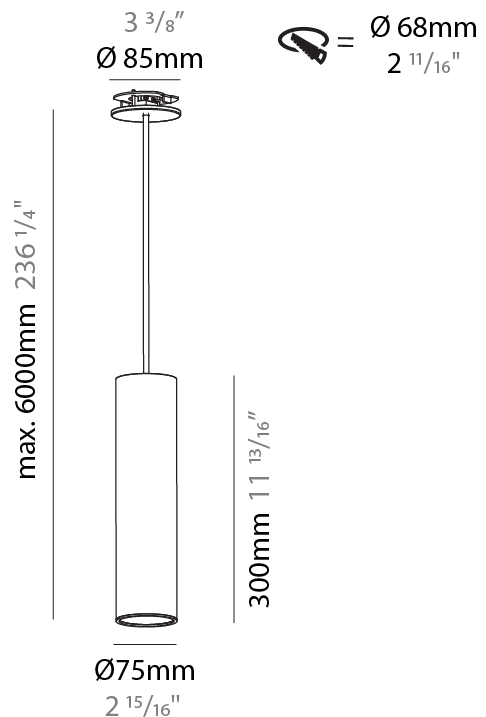

GENERAL

Series: Hangover
Subseries: Hangover Monopoint Recessed Canopy
Partner: Prolicht
Division: Architectural
Installation: Suspension
Product Type: Pendant
Mounting Location: Ceiling
Light Distribution: Direct

PHYSICAL

Shape: Cylinder
Diameter (mm): 75
Diameter (in): 2 ¹⁵/₁₆
Height (mm): 300
Height (in): 11 ¹³/₁₆
Max. Overall Height (mm): 2300
Max. Overall Height (in): 90 ⁹/₁₆
Diffuser: Shine Ring 0-6
Fixture Finish: SSR / BKV / CWI / CRY / HAB / UFT / ITA / RUA / FTG / MYG / LOD / PUS / FRO / FUP / KIA / POP / BLS / SPG / MEY / GOH / CHC / COM / ABZ / JAG / OBR / MOS / ROR
Fixture Material: Aluminum
Cable Details: 2000mm / 4000mm Cable in White / Black / Orange / Red
Cut-out Measurements: 68mm / 2 11/16"

ELECTRICAL

Lamp Type: LED (Zhaga Standard)
Input Wattage (W): 10.9
Total Output Wattage (W): 9
Dimming: Tri-Mode (Non-Dimming and Phase Dimming (120Vac only) and 0-10V Dimming)
Driver Included: Yes
Driver Location: External
Driver Type: Constant Current - Universal
Driver Class: Class 2
Housing: ENCP3 w/Quick Connect
Input Voltage (V): 120 - 277
Constant Current (MA): 500

LED

Number of LEDs: 1
Color Temperature (°K): 2700 / 3000 / 4000
Max. Delivered Lumen (lm): 923
CRI: >90 CRI
Lamp Life (hrs): 50000
Upon Request: ***3500K available in minimum quantities (larger quantities upon request)

OPTICAL

Reflector: 18 / 36 / 52

RATINGS AND CERTIFICATIONS

Certified By: Certified for North American Standards
IP rating: IP20