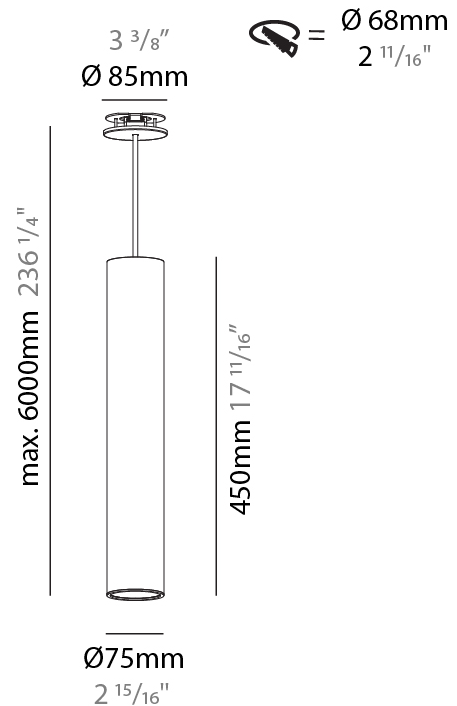

PHYSICAL

Shape: Cylinder
Diameter (mm): 75
Diameter (in): 2 15/16
Height (mm): 450
Height (in): 17 11/16
Max. Overall Height (mm): 2450
Max. Overall Height (in): 96 7/16
Diffuser: Shine Ring 0-6
Fixture Finish: SSR / BKV / CWI / CRY / HAB / UFT / ITA / RUA / FTG / MYG / LOD / PUS / FRO / FUP / KIA / POP / BLS / SPG / MEY / GOH / CHC / COM / ABZ / JAG / OBR / MOS / ROR
Fixture Material: Aluminum
Cable Details: 2000mm / 6000mmm Cable in White / Black / Orange / Red
Cut-out Measurements: 68mm / 2 11/16"

ELECTRICAL

Lamp Type: LED (Zhaga Standard)
Input Wattage (W): 19
Total Output Wattage (W): 17.2
Dimming: Non-Dimming / Phase Dimming (120vac Only)
Driver Included: Yes
Driver Location: Integrated
Driver Type: Constant Current - Universal
Driver Class: Class 2
Input Voltage (V): 120 - 277
Constant Current (MA): 500
Upon Request: (Not included - see components) Remote: 0-10Vdc dimming

LED

Number of LEDs: 1
Color Temperature (°K): 2700 / 3000 / 4000
Max. Delivered Lumen (lm): 923
CRI: >90 CRI
Lamp Life (hrs): 50000
Upon Request: ***3500K available in minimum quantities (larger quantities upon request)

OPTICAL

Reflector: 18 / 36 / 52

RATINGS AND CERTIFICATIONS

Certified By: Certified for North American Standards
IP rating: IP20