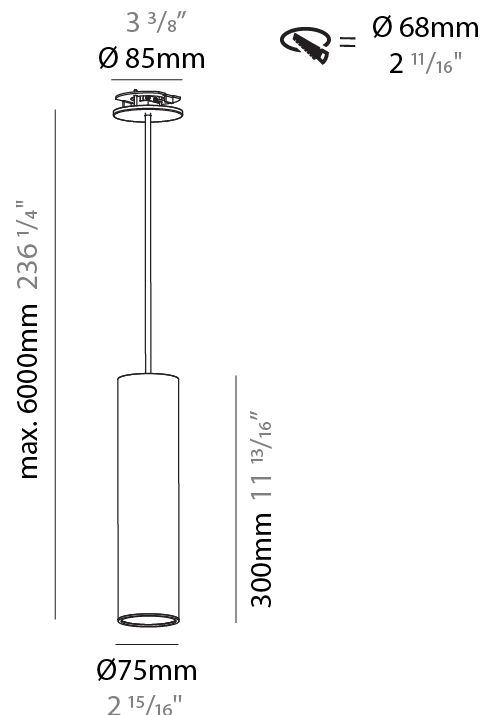

GENERAL

Series: Hangover
Subseries: Hangover Monopoint Recessed Canopy
Partner: Prolicht
Division: Architectural
Installation: Suspension
Product Type: Pendant
Mounting Location: Ceiling
Light Distribution: Direct

PHYSICAL

Shape: Cylinder
Diameter (mm): 75
Diameter (in): 2 ¹⁵/₁₆
Height (mm): 300
Height (in): 11 ¹³/₁₆
Max. Overall Height (mm): 2300
Max. Overall Height (in): 90 ⁹/₁₆
Diffuser: Shine Ring 0-6
Fixture Finish: SSR / BKV / CWI / CRY / HAB / UFT / ITA / RUA / FTG / MYG / LOD / PUS / FRO / FUP / KIA / POP / BLS / SPG / MEY / GOH / CHC / COM / ABZ / JAG / OBR / MOS / ROR
Fixture Material: Aluminum
Cable Details: 2000mm / 6000mm Cable in White / Black / Orange / Red
Cut-out Measurements: 68mm / 2 11/16"

ELECTRICAL

Lamp Type: LED (Zhaga Standard)
Input Wattage (W): 10.9
Total Output Wattage (W): 9
Dimming: Tri-Mode (Non-Dimming and Phase Dimming (120Vac only) and 0-10V Dimming)
Driver Included: Yes
Driver Location: External
Driver Type: Constant Current - Universal
Driver Class: Class 2
Housing: ENCP3 w/Quick Connect
Input Voltage (V): 120 - 277
Constant Current (MA): 500

LED

Number of LEDs: 1
Color Temperature (°K): 2700 / 3000 / 4000
Max. Delivered Lumen (lm): 923
CRI: >90 CRI
Lamp Life (hrs): 50000
Upon Request: ***3500K available in minimum quantities (larger quantities upon request)

OPTICAL

Reflector: 18 / 36 / 52

RATINGS AND CERTIFICATIONS

Certified By: Certified for North American Standards
IP rating: IP20