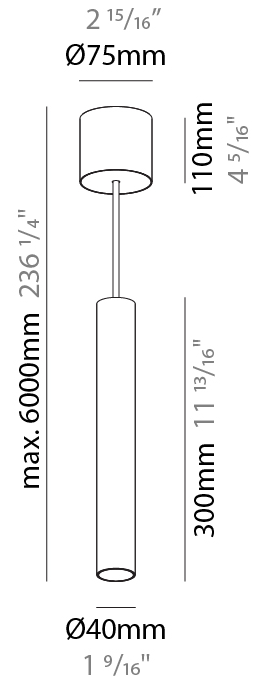

GENERAL

Series: Hangover
Subseries: Hangover Monopoint Surface Canopy
Partner: Prolicht
Division: Architectural
Installation: Suspension
Product Type: Pendant
Mounting Location: Ceiling
Light Distribution: Direct

PHYSICAL

Shape: Cylinder
Diameter (mm): 40
Diameter (in): 1 ⁹/₁₆
Height (mm): 300
Height (in): 11 ¹³/₁₆
Max. Overall Height (mm): 2300
Max. Overall Height (in): 90 ⁹/₁₆
Diffuser: Shine Ring 0-6
Fixture Finish: SSR / BKV / CWI / CRY / HAB / UFT / ITA / RUA / FTG / MYG / LOD / PUS / FRO / FUP / KIA / POP / BLS / SPG / MEY / GOH / CHC / COM / ABZ / JAG / OBR / MOS / ROR
Fixture Material: Aluminum
Cable Details: 2000mm / 6000mm Cable in White / Black / Orange / Red

ELECTRICAL

Lamp Type: LED (Zhaga Standard)
Input Wattage (W): 10.9
Total Output Wattage (W): 9
Dimming: Non-Dimmable
Driver Included: Yes
Driver Location: Integrated
Driver Type: Constant Current
Driver Class: Class 2
Input Voltage (V): 120
Constant Current (MA): 500
Upon Request: Remote: 0-10Vdc dimming / Phase dimming 120Vac

LED

Number of LEDs: 1
Color Temperature (°K): 2700 / 3000 / 4000
Max. Delivered Lumen (lm): 842
CRI: >90 CRI
Efficiency (%): 86
Lamp Life (hrs): 50000
Upon Request: ***3500K available in minimum quantities (larger quantities upon request)

OPTICAL

Reflector°: 40 / 50

RATINGS AND CERTIFICATIONS

Certified By: Certified for North American Standards
IP rating: IP20